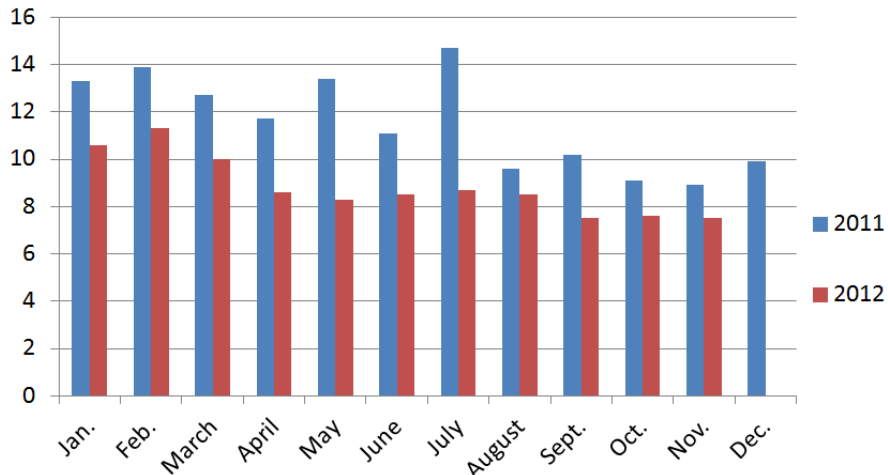

Economic Indicators

Bardstown–Nelson County

2012

The following information is a compilation of various 2012 economic indicators for Bardstown and Nelson County. Included are previous year's figures for comparison. With tax revenues up and unemployment rates down, we would consider 2012 an economically strong year for Nelson County.

BUSINESS LICENSES ISSUED

RESTAURANT AND LODGING TAXES COLLECTED

UNEMPLOYMENT RATE

If you have any questions, please feel free to contact me.

Nelson County Economic Development Agency

Kim Huston

President

(502) 348-6402 x101