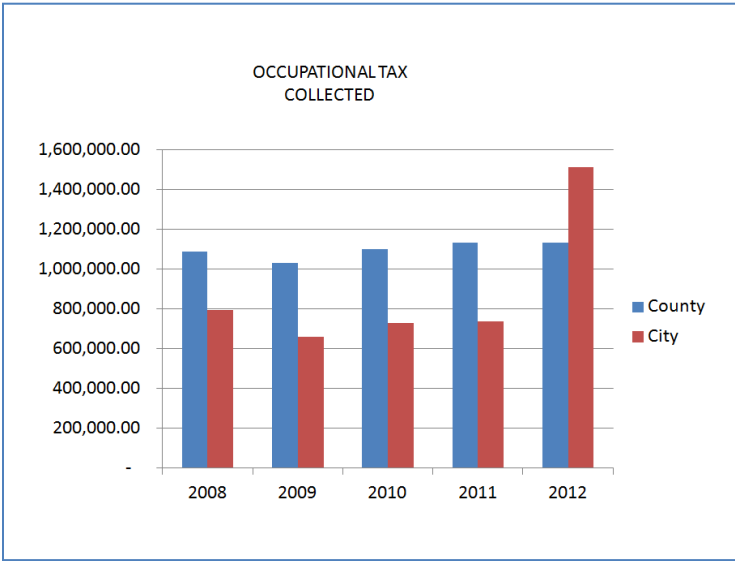

Economic Indicators

Bardstown–Nelson County

2012

The following information is a compilation of various 2012 economic indicators for Bardstown and Nelson County. Included are previous year's figures for comparison. With tax revenues up and unemployment rates down, we would consider 2012 an economically strong year for Nelson County.

BUSINESS LICENSES ISSUED

RESTAURANT AND LODGING TAXES COLLECTED

UNEMPLOYMENT RATE

If you have any questions, please feel free to contact me.

Nelson County Economic Development Agency

Kim Huston

President

(502) 348-6402 x101